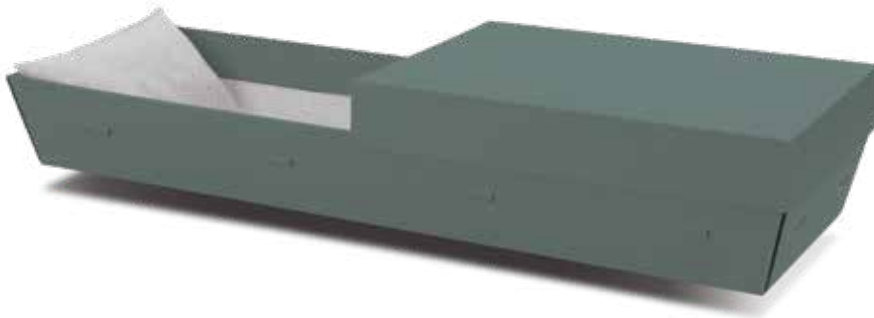

The Stratus

2-pack

177129 - half couch

- Medium density fiberboard (MDF)
- Printed woodgrain finish

Ivory crepe interior (Optional)

4-pack

263926 - half couch

The Standard Brown

3-pack

177130 - half couch

- Wood composite material

Ivory crepe interior (Optional)

4-pack

263926 - half couch

Baden

5-pack

252321 - half couch

- Cardboard construction

Ivory crepe interior (Optional)

4-pack

251522 - half couch