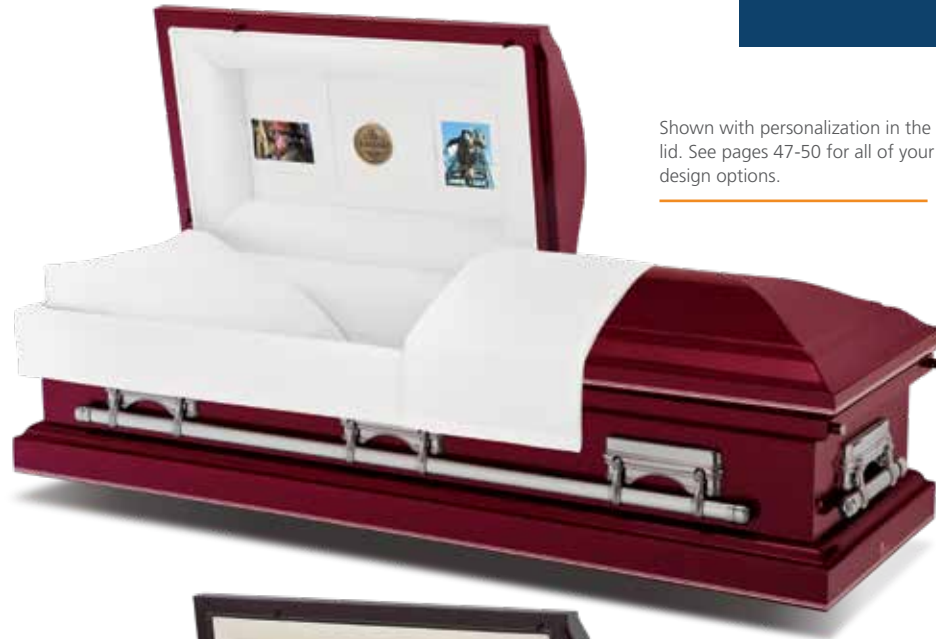

NL1 Claret
Woven Ivory

251960 - half couch
252260 - full couch

- 18 gauge steel
- Includes 1 personalization option for lid
- LifeView® panel
- Living Memorial program

Shown with personalization in the lid. See pages 47-50 for all of your design options.

N01 Granite
Rosetan crepe

239721 - half couch
239722 - full couch

- 18 gauge steel
- Includes 1 personalization option for lid
- LifeView panel
- MemorySafe drawer
- Living Memorial program