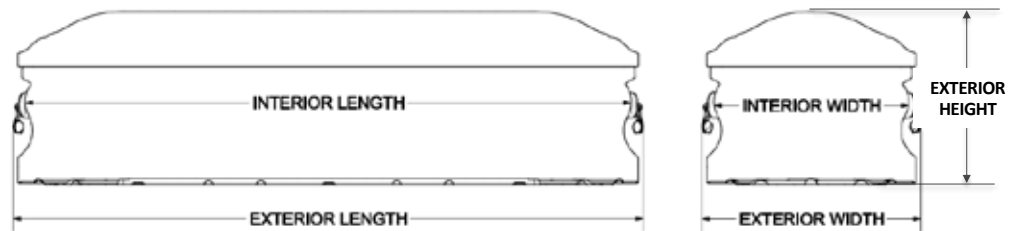

METAL CASKET DIMENSIONS

Casket Type	Vault Type	Interior		Exterior		
		Width	Length	Width	Length	Height
A, C, J, L, M, N, OA, OG, OT, P, Q, R, S, U, V, X, Y, Non-gasketed steel	Standard	23.88"-24.88"	79.50"	28.50"	83.50"	23.75"
F, H, OE, OF, Z, Promethean, Omega	Standard	26"	81.5"	29"	84"	24"
OR, OD, Millennium	Standard	26"	81.5"	29"	84"	23.38"
ON, OS, OU, Hercules (20 Ga & NGS)	Standard	28"	83"	29"	83.5"	23.63"
OQ, Taurus	Standard	28"	83"	29"	84"	23.63"
OW, Hercules – 32"	Oversize	32"	87"	32.25"	87.75"	23.5"

Note: Dimensions are approximate. Visit Batesville.com for more details. *Not all casket types contained in catalog.*

Exterior dimensions are inclusive of hardware and end tube caps to provide the maximum dimension. If precise dimensions are required, please measure actual product to be used.

WOOD CASKET DIMENSIONS

Casket Type	Vault Type	Interior		Exterior		
		Width	Length	Width	Length	Height
Solid Woods, Veneer Woods	Standard	24"	78"	29.5"	84.25"	23.5"
Citation, Meridian, Woodcrest	Standard	24"	77.5"	29.25"	84"	23.5"
Parkside, Last Supper Pieta	Standard	24"	77.5"	29.5"	83"	23"
Mansfield Oak 27, Mansfield 27, Weldon 27	Standard	27"	80.5"	29.5"	83.5"	23.5"
Delray 26	Oversize	26"	77.5"	33"	85"	23"
Woodhaven Pecan 28	Oversize	28"	82.5"	32.5"	87"	23"
Standard Cloth (ES16/ES17)	Standard	22.75"	79"	29.5"	82"	19.25"
Oversize Cloth (ES18)	Oversize	29.5"	82.5"	33"	86"	21"

Note: Dimensions are approximate. Visit Batesville.com for more details. *Not all casket types contained in catalog.*

PRODUCT INFORMATION

Batesville reserves the right to change or update any products (including, without limitation, features, attributes and descriptions) at any time without notice. While Batesville strives to maintain accurate product information and images both digitally and in print, (1) product changes may potentially result in the existence of outdated product information and (2) actual products delivered may contain slight design/color variations. Customers are encouraged to visit Order.Batesville.com to obtain the most current product information and specifications needed for purchase decisions.

All trademarks and registered marks referenced herein are the property of their respective owners.